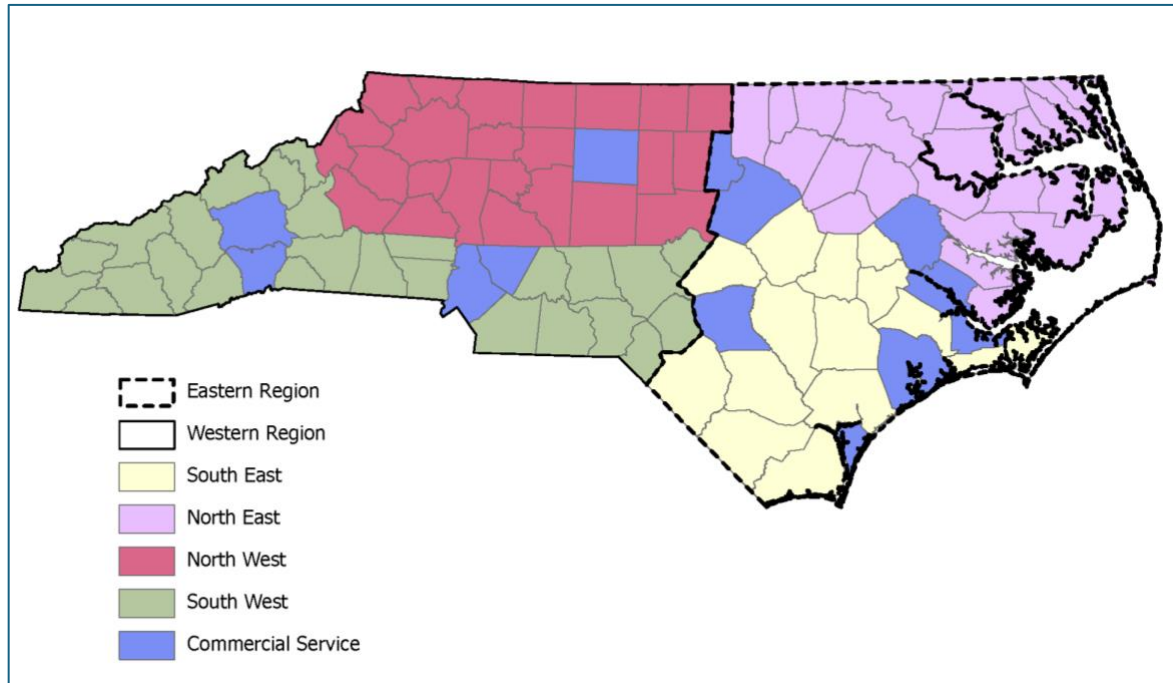

NCDOT - DIVISION OF AVIATION AIRPORT PROJECT MANAGERS

Airport regions are divided into eastern and western regions with multiple APMs per region and include both Commercial Service and General Aviation Airports. National Parks are managed separately. Regions, areas and commercial service districts are depicted on the map below.

Blue Airports:

- Ashe County (GEV), Jefferson, N.C., Tom DeAveiro
- Asheboro Regional (HBI), Asheboro, N.C., Mac McAlpin
- Foothills Regional (MRN), Morganton, N.C., Tom DeAveiro
- Mount Airy/Surry County (MWK), Mount Airy, N.C., Mortaza Habibi
- Raleigh Regional at Person County (TDF), Roxboro, N.C., Stephen Odom
- Rockingham County-Shiloh (SIF), Reidsville, N.C., Mortaza Habibi
- Siler City Municipal (SCR), Siler City, N.C., Mac McAlpin

Red Airports:

- Charlotte-Monroe Executive (EQY), Monroe, N.C., Mortaza Habibi
- Laurinburg-Maxton (MEB), Maxton, N.C., Nick Harrington
- Mac McAlpin County (1A5), Franklin, N.C., Tom DeAveiro
- Moore County Airport (SOP), Pinehurst/Southern Pines, N.C., Nick Harrington
- Raleigh Executive Jetport at Sanford-Lee County (TTA), Sanford, N.C., Mortaza Habibi

Blue Airports:

- Anson County /Jeff Cloud Field (AFP), Wadesboro, N.C., Mac McAlpin
- Gastonia Municipal (AKH), Gastonia, N.C., Mortaza Habibi
- Lincoln County Regional (IPJ), Lincolnton, N.C., Tom DeAveiro
- Rutherford County/Marchman Field (FQD), Rutherfordton, N.C., Tom DeAveiro
- Shelby-Cleveland County Regional (EHO), Shelby, N.C., Tom DeAveiro
- Stanly County (VUJ), Albemarle, N.C., Mac McAlpin
- Western Carolina Regional (RHP), Andrews, N.C., Tom DeAveiro